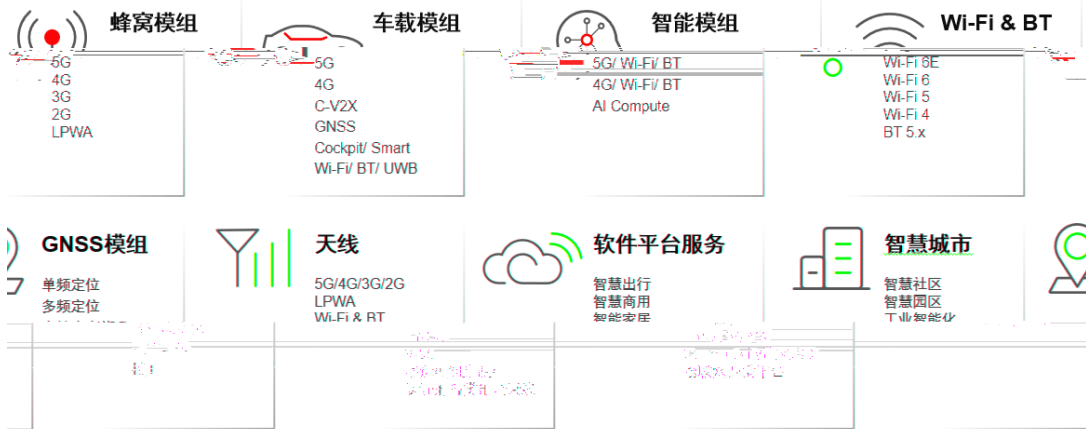

移远通信主要业务

蜂窝模组

Wi-Fi&BT模组及GNSS模组